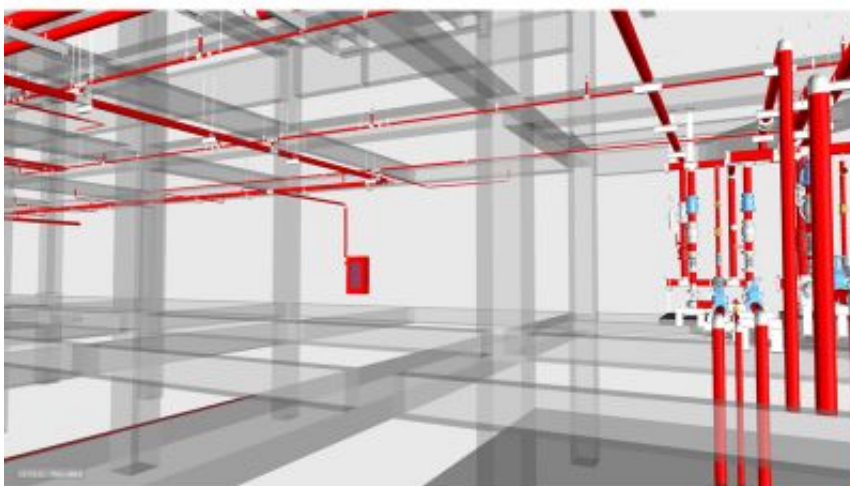

## Related Products

—

PICTURE OF INSTALLATION OF FM200 CLEAN GAS FIRE FIGHTING SYSTEM

—

PICTURE OF CONSTRUCTION OF FIRE WATER SUPPLY SYSTEM

[PICTURE OF INSTALLATION OF FM200 CLEAN GAS FIRE FIGHTING SYSTEM](#)

PICTURE OF CONSTRUCTION OF FIRE FIGHTING SYSTEM OF FACTORY

PICTURE OF INSTALLATION OF FIRE WATER SUPPLY PUMP STATION SYSTEM

PICTURE OF INSPECTION AND ACCEPTANCE OF FIRE FIGHTING WORKS